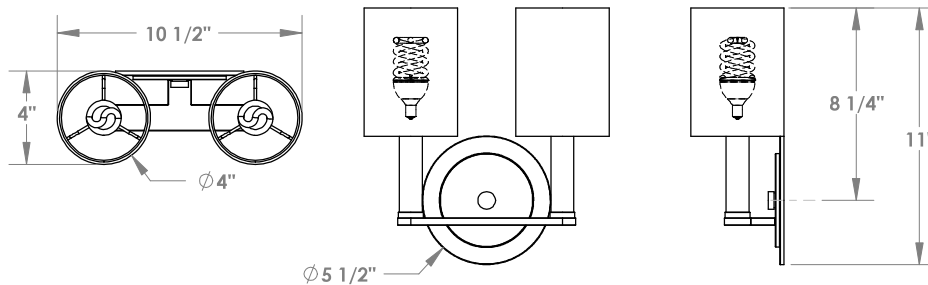

# 652 ST. JOHN'S SCONCE  
shown in Brushed Brass finish,  
white fabric shade with rolled edge top & bottom  
11" tall x 10.5" wide x 4" extension  
Candelabra base sockets, UL for  
60w. incandescent or 13w. fluorescent bulb.