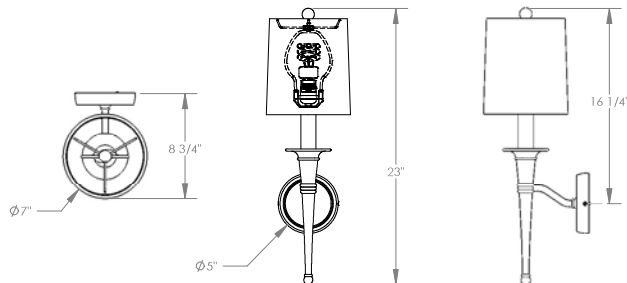

TOP BRASS LIGHTING

TAPERED SCONCE #693
23" tall x 9" wide x 9" extension
Medium base socket, UL for
60w. incandescent or 23w. fluorescent twist bulb.
Shown in Brushed Nickel finish,
with "Shade FV"(Beige Medium Weight Linen).