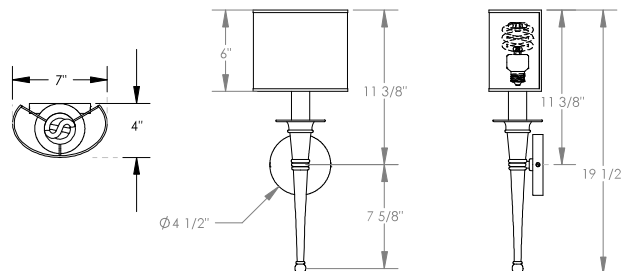

TOP BRASS LIGHTING

ADA TAPERED SCONCE
#695 in Polished Brass (POLB)
(other finishes are available)
20" tall x 7" wide x 4" extension
60w. medium base socket
Shade JJ: Beige Medium Weight Linen

Top Brass Lighting, 1719 Whitehead Rd, Baltimore, MD 21207
sales@topbrasslighting.com ph: 410-298-8100