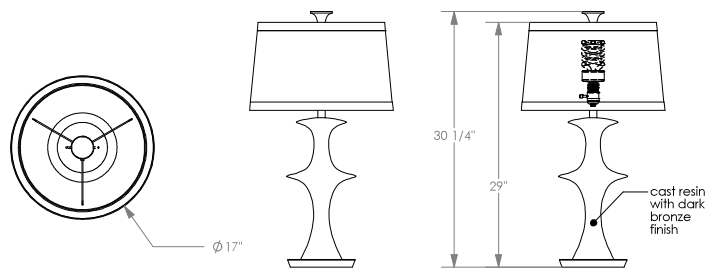

TOP BRASS LIGHTING

REFLECTIONS LAMP
#815 in Dark Bronze painted finish
(other finishes are available)
30.25" tall x 17" diameter shade
cast resin, with medium base socket

Top Brass Lighting, 1719 Whitehead Rd, Baltimore, MD 21207
sales@topbrasslighting.com ph: 410-298-8100