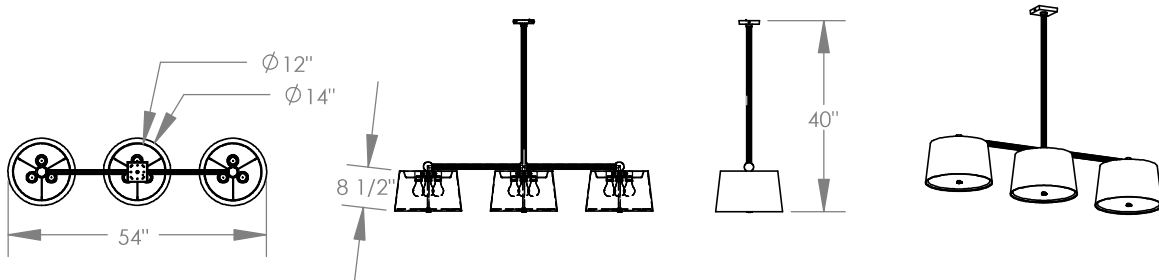

TOP BRASS LIGHTING

SNOOKER TRIPLE PENDANT
#843DA in Polished Nickel finish
(other finishes are available)
with reeded tubing
use with or without the included acrylic diffusers
40" tall x 54" wide x 14" deep
solid brass construction,
3 x 60w. medium base sockets inside each shade
shown with shade DA, marble parchment
alternate shade GL is offwhite linen