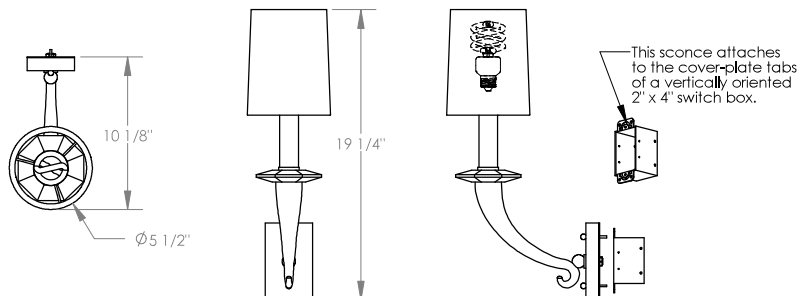

TOP BRASS LIGHTING

CINDERELLA SCONCE
#851DC in Polished Nickel finish
with clear crystal bobèche & back plate
19-1/4" tall x 5-1/2" wide x 10-1/8" extension
medium base socket, 60w. maximum, off-white linen shade