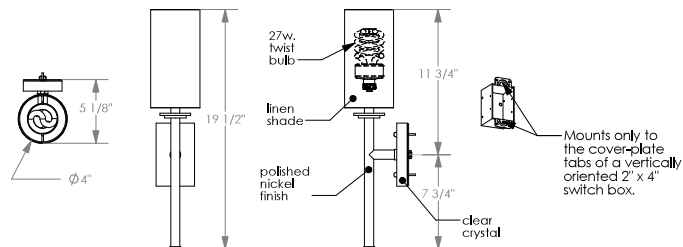

TOP BRASS LIGHTING

JASMINE SCONCE
#854DD in Polished Nickel finish,
crystal slab backplate has a polished nickel plate behind,
19.5" tall x 4" wide x 5.1" extension, 60w. medium base socket,
OK for "A" bulb, T-10 tubular bulb, or twist flourscent,
shade: white medium weight linen