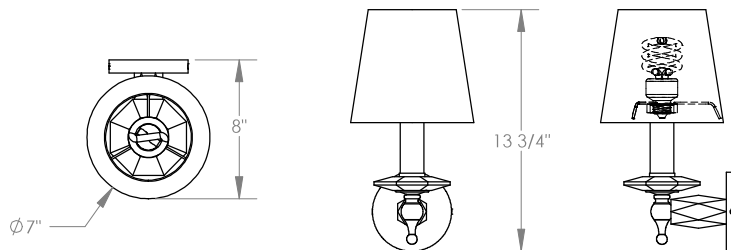

TOP BRASS LIGHTING

BELLE SCONCE #857
shown in Polished Nickel finish
clear crystal font
13.75" tall x 7" wide x 8" extension
60w. standard base socket
Shade "DE" is white linen,
and mounts to candle cover.