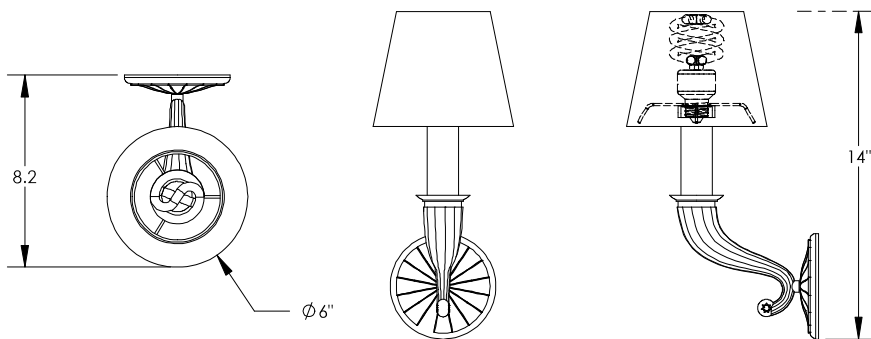

TOP BRASS LIGHTING

952 CLASSICAL SCONCE
14" tall x 6" wide x 8" extension
60-watt standard base socket
standard finishes:
Polished Brass & Light Antique Brass,
shown in Polished Chrome,
with white linen shade