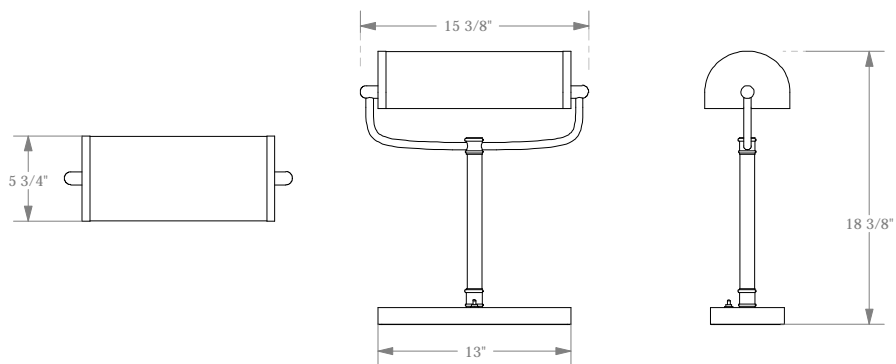

TOP BRASS LIGHTING

BANKER LAMP

Shown in Polished Chrome finish,
with acid etched glass, decorative key,
on/off push switch in base,
uses 18w. T-5 dulux bulb

Top Brass Lighting, 1719 Whitehead Rd, Baltimore, MD 21207
sales@topbrasslighting.com ph: 410-298-8100