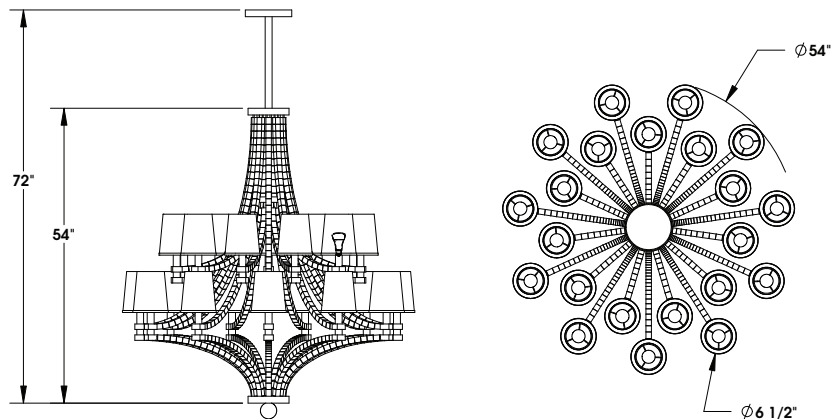

TOP BRASS LIGHTING

C-1055 - 22-LIGHT CHANDELIER

This chandelier features curved arms of clear acrylic blocks. Metal finish is antique brass. Each shade has a medium base socket and an opal acrylic diffuser at the bottom.