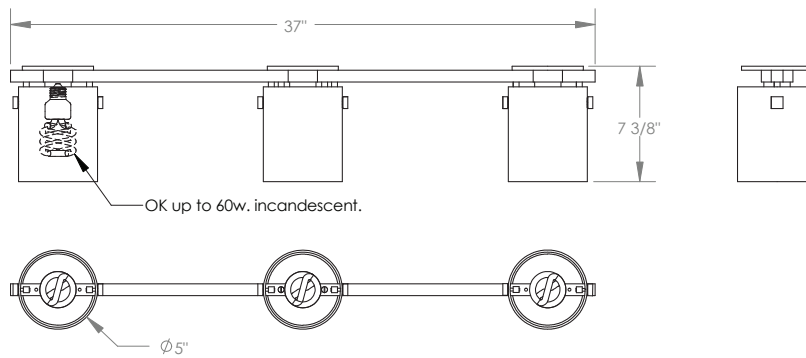

TOP BRASS LIGHTING

CYLINDERS CEILING FIXTURE
#C-148 in Polished Chrome finish
(other finishes are available)
37" wide x 5" deep x 7-3/8" drop
60w. medium base sockets
opal cased glass shades

Top Brass Lighting, 1719 Whitehead Rd, Baltimore, MD 21207
sales@topbrasslighting.com ph: 410-298-8100