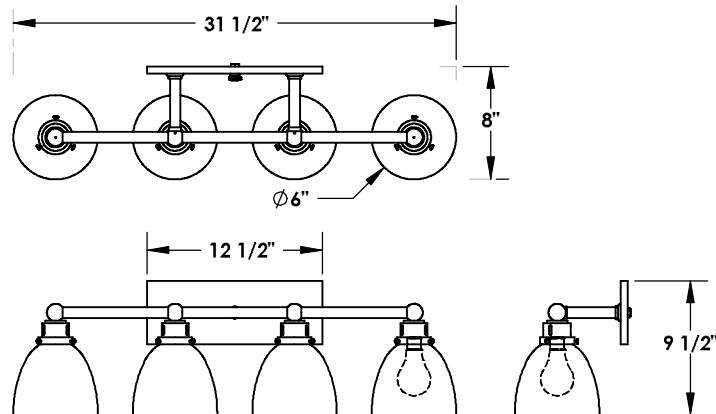

TOP BRASS LIGHTING

BALL & TUBE 4-LIGHT SCONCE
C-191 shown in Polished Chrome finish,
9.5" tall x 31.5" wide x 8" extension
Medium base sockets, UL for
60w. incandescent or 10w. LED bulbs.
Opal glass shades.