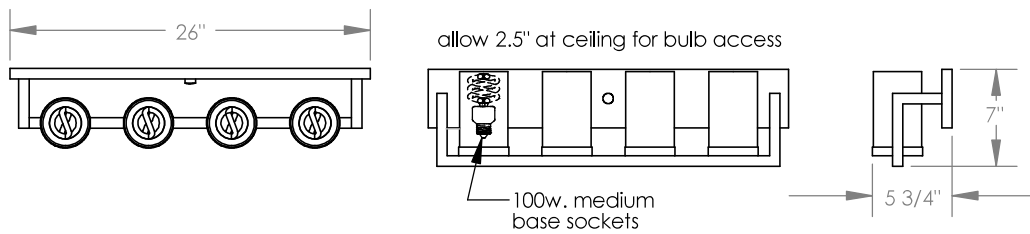

TOP BRASS LIGHTING

CYLINDERS VANITY SCONCE
#C-298 in Polished Chrome finish
(other finishes are available)
7" tall x 26" wide x 5-3/4" extension
100w. medium base sockets
opal cased glass shades

Top Brass Lighting, 1719 Whitehead Rd, Baltimore, MD 21207
sales@topbrasslighting.com ph: 410-298-8100