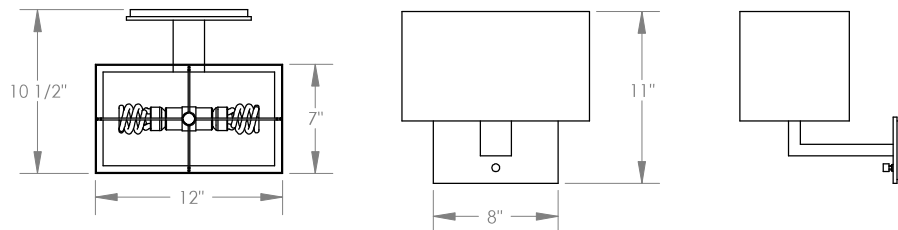

## CUBIC SCONCE

# C-330 in Polished Chrome

13" tall x 12" wide x 10.5" extension

2 x 40w. standard base sockets

acrylic at the bottom of the opaque white linen shade.

On-off push switch

Top Brass Lighting, 1719 Whitehead Rd, Baltimore, MD 21207  
sales@topbrasslighting.com ph: 410-298-8100