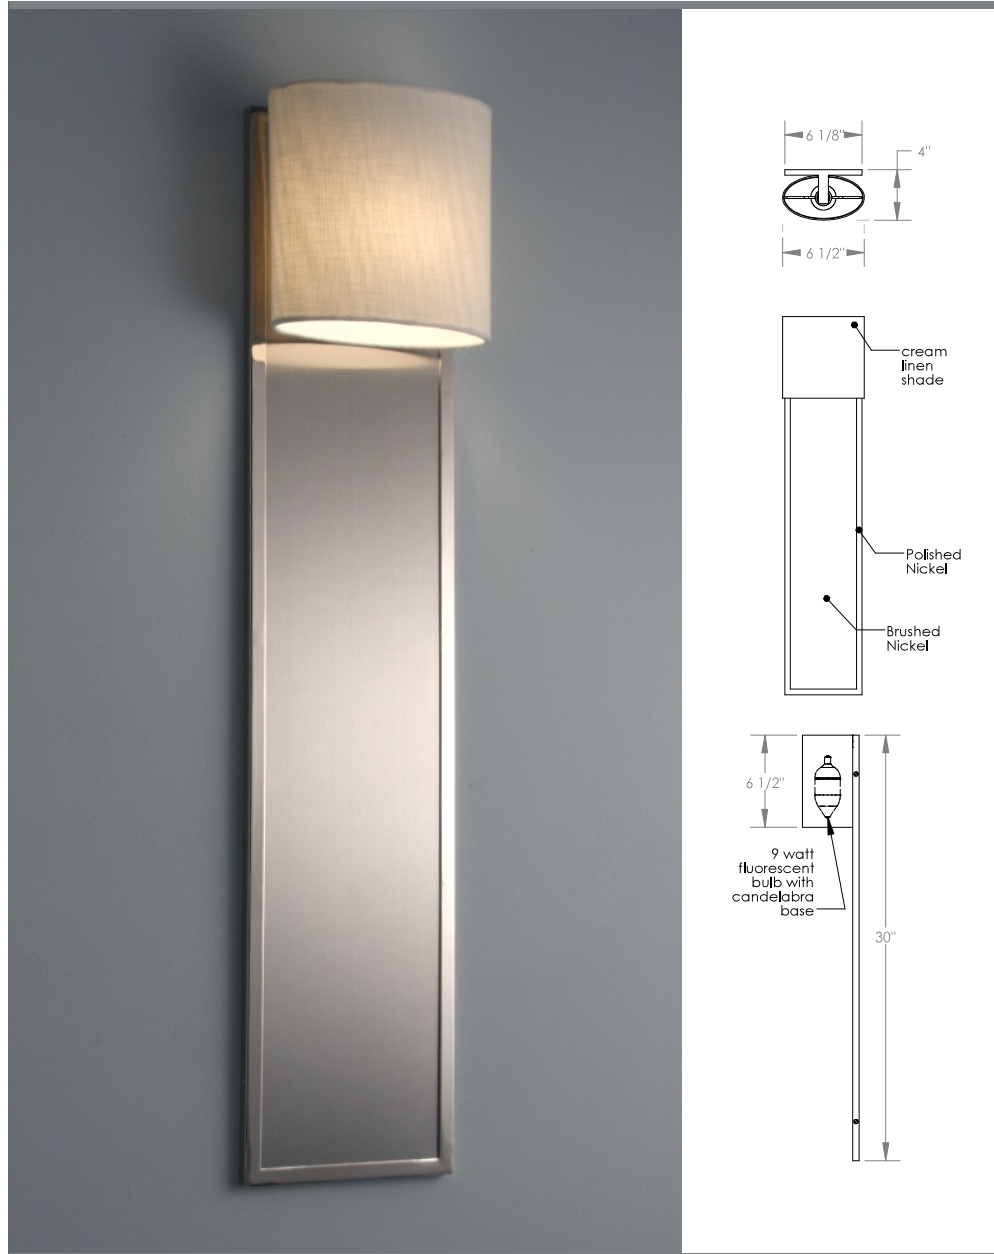

TOP BRASS LIGHTING

SCONCE # C-339
30" tall x 6-1/8" wide x 4" extension
candelabra base socket
cream linen shade
Brushed Nickel with Polished Nickel highlights

Top Brass Lighting, 1719 Whitehead Rd, Baltimore, MD 21207
sales@topbrasslighting.com ph: 410-298-8100