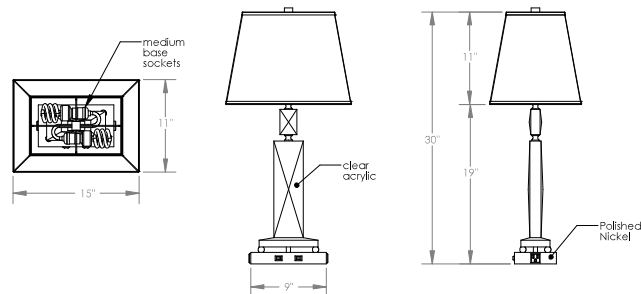

# TOP BRASS LIGHTING

FACETED TABLE LAMP  
#C-387 in Polished Nickel finish  
(other finishes are available)  
30" tall x 15" wide x 11" deep, 2 x 60 watt  
medium base sockets, off-white linen shade

Top Brass Lighting, 1719 Whitehead Rd, Baltimore, MD 21207  
sales@topbrasslighting.com ph: 410-298-8100