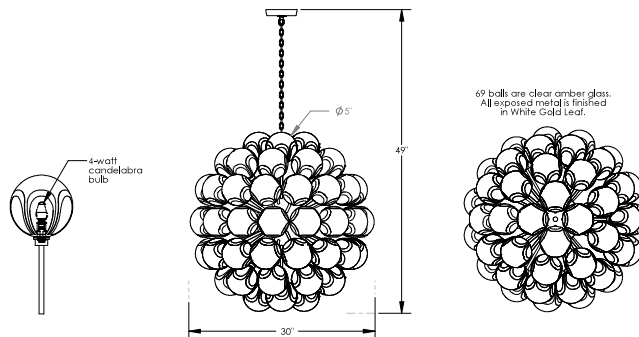

TOP BRASS LIGHTING

AMBER GLASS PENDANT
C-410 with White Gold Leaf finish on all metal
30" diameter x 49" overall drop
steel construction with amber glass globes
uses 69 candelabra base 4-watt bulbs

Top Brass Lighting, 1719 Whitehead Rd, Baltimore, MD 21207
sales@topbrasslighting.com ph: 410-298-8100