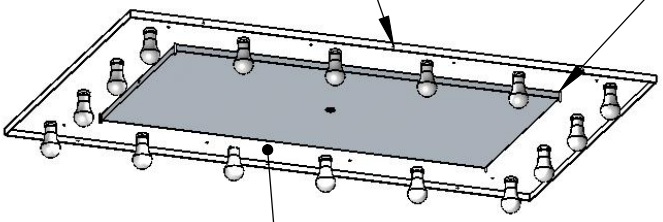

TOP BRASS LIGHTING

junction box is in ceiling above here - center button supports center panel

side bolt support the shade assembly at outside

16 x 10w. GU-24 sockets

4 bolts support the shade assembly at inside

SECTION A-A

white paint