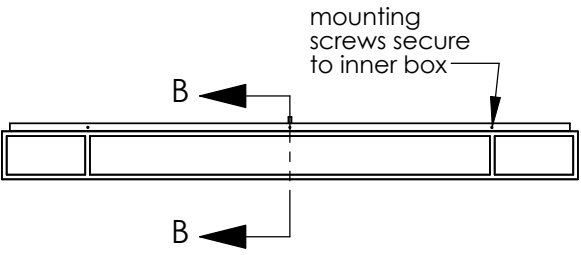

TOP BRASS LIGHTING

junction box is in ceiling above here - center button supports center panel

side bolt support the shade assembly at outside

16 x 10w. GU-24 sockets

4 bolts support the shade assembly at inside

SECTION A-A

white paint