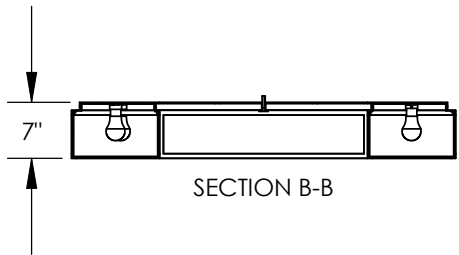

TOP BRASS LIGHTING

junction box is in ceiling above here - center button supports center panel

side bolt support the shade assembly at outside

16 x 10w. GU-24 sockets

4 bolts support the shade assembly at inside

SECTION A-A

white paint