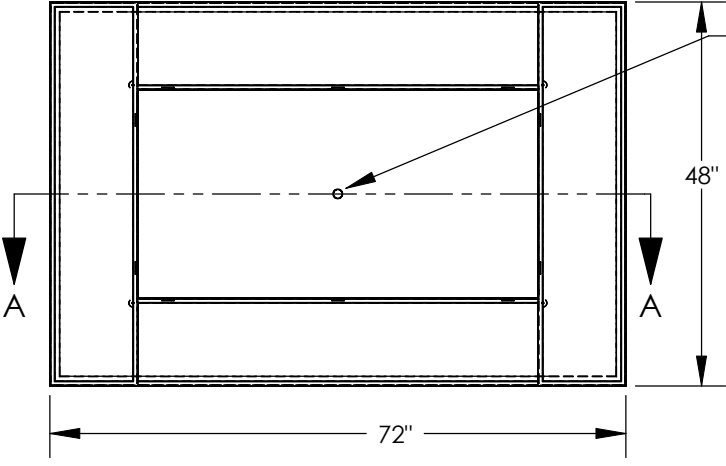

TOP BRASS LIGHTING

junction box is in ceiling above here - center button supports center panel

side bolt support the shade assembly at outside

16 x 10w. GU-24 sockets

4 bolts support the shade assembly at inside

SECTION A-A

white paint