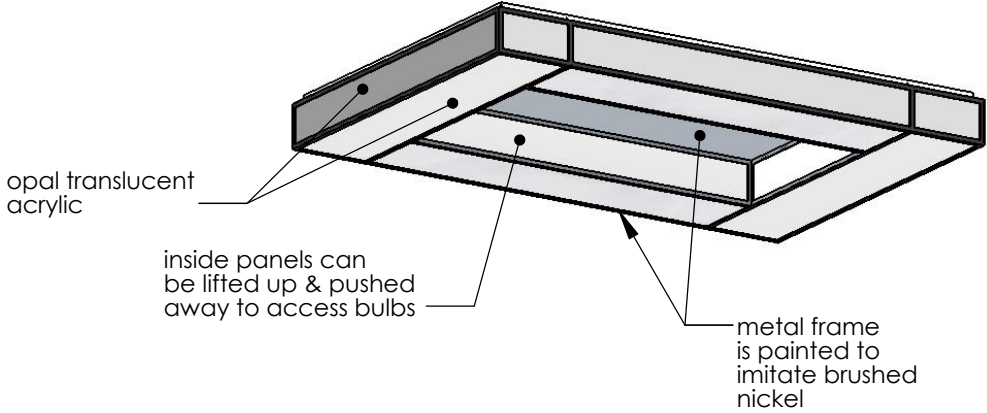

TOP BRASS LIGHTING

junction box is in ceiling above here - center button supports center panel

side bolt support the shade assembly at outside

16 x 10w. GU-24 sockets

4 bolts support the shade assembly at inside

SECTION A-A

white paint