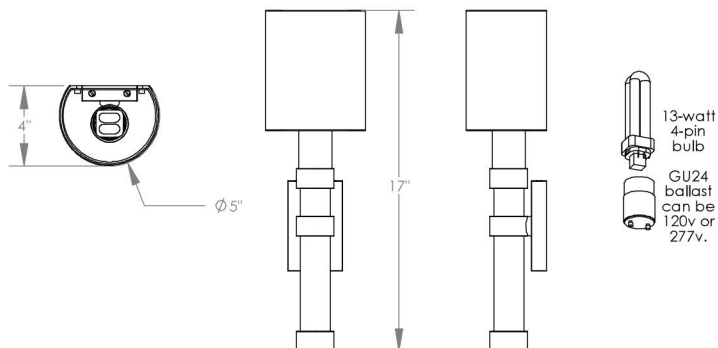

## CYLINDERS SCONCE C-509

Shown in Brushed Nickel with opal acrylic shade,  
as developed with RTKL Associates for use in  
Chicago's Silver Cross Hospital.  
17" tall x 5" wide x 4" extension  
GU24 socket, UL listed for 13w. fluorescent.