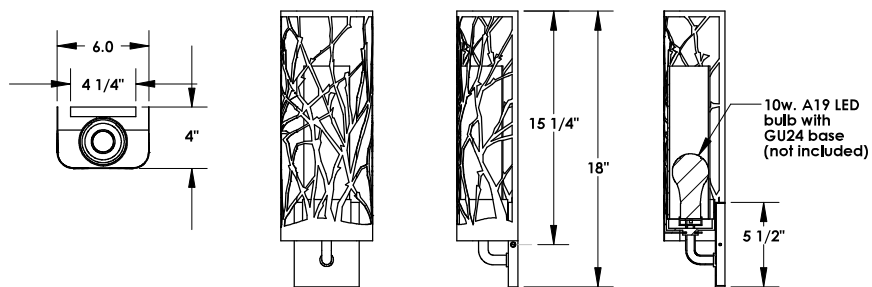

TOP BRASS LIGHTING

TWIGS SCONCE # C-622
Shown in Medium Antique Brass & Polished Nickel,
18" tall x 6" wide x 4" extension
with GU24 socket, UL listed for
10w. LED bulb with acrylic diffuser

Top Brass Lighting, 1719 Whitehead Rd, Baltimore, MD 21207
sales@topbrasslighting.com ph: 410-298-8100