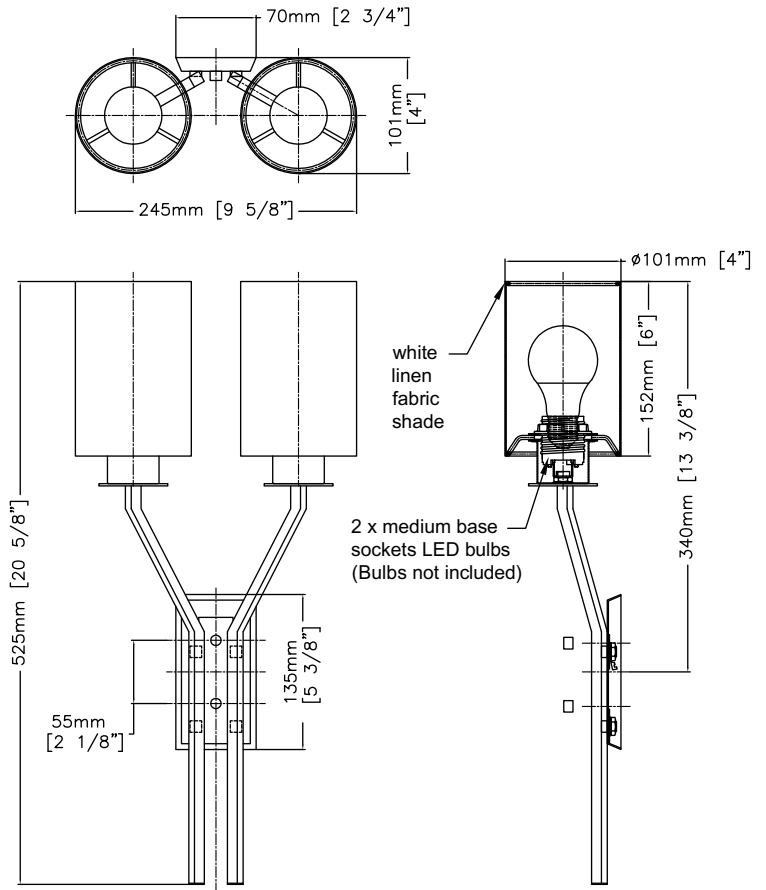

# TOP BRASS LIGHTING

## C-661

2-light sconce

20-5/8" tall x 9-5/8" wide x 4" ext  
with angle arms, brushed brass finish,  
linen fabric shades,  
2 x medium base sockets (bulbs not included)