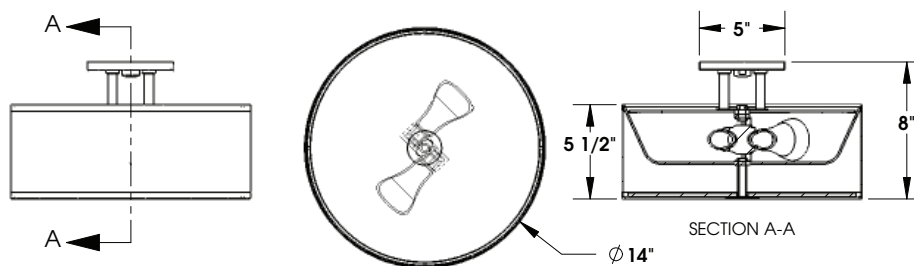

TOP BRASS LIGHTING

C-664B DRUM SEMI-FLUSH
Medium Weight Linen shade fabric with
Opal Acrylic diffuser at bottom, and bug screen at top.
Dark Antique Brass patina finish on metal.
UL for 2 x 23w. medium base sockets.