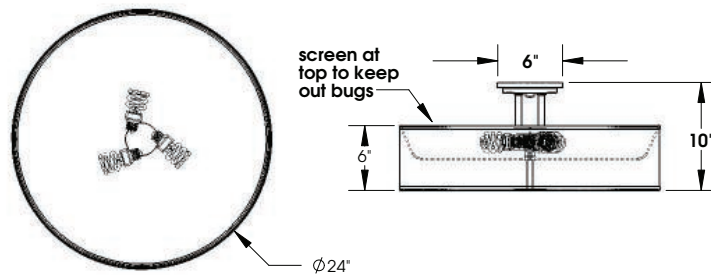

# TOP BRASS LIGHTING

C-664B DRUM SEMI-FLUSH  
Beige Medium Weight Linen shade fabric  
with Opal Acrylic diffuser at the bottom.  
Dark Antique Brass finish on the metal  
UL for 3 x 23w. medium base sockets.