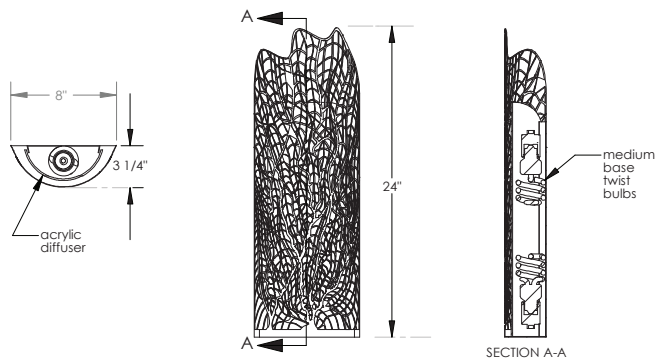

# TOP BRASS LIGHTING

## CORAL SCONCE

C-681, shown in Brushed Nickel finish, with opal acrylic diffuser.  
24" tall x 8" wide x 3.25" extension  
Two 25w. medium base sockets,

Top Brass Lighting, 1719 Whitehead Rd, Baltimore, MD 21207  
sales@topbrasslighting.com ph: 410-298-8100