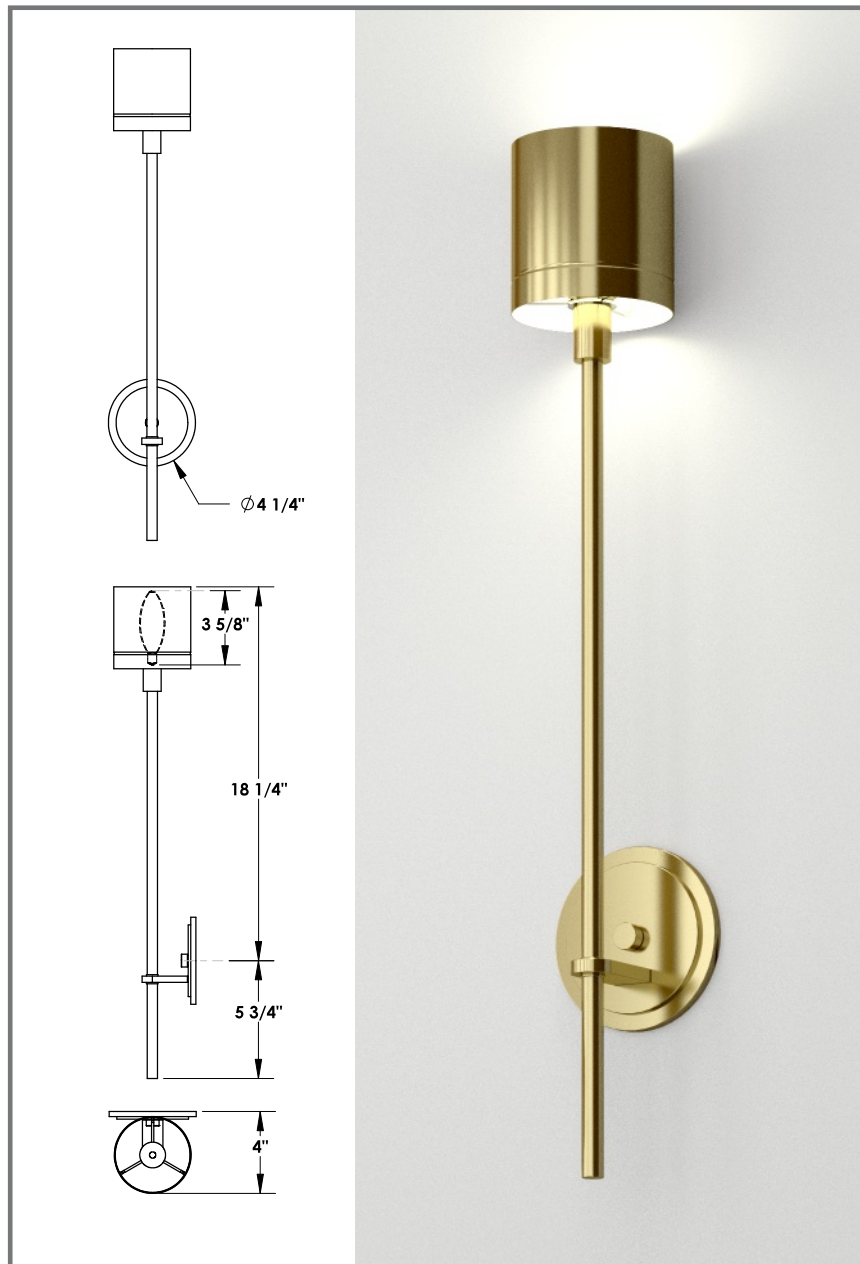

# TOP BRASS LIGHTING

C-700 FAULKNER SCONCE  
shown in Brushed Brass finish  
24" tall x 4.25" wide x 4" extension  
10w. candelabra socket, bulb MOL is 3-5/8"  
UL or ETL listed product

Top Brass, founded 1985  
sales@topbrasslighting.com ph: 410-298-8100  
www.topbrasslighting.com