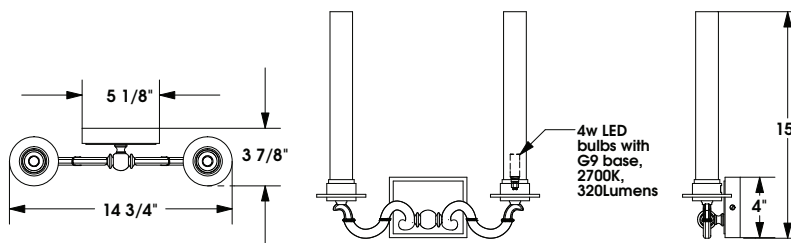

## C-701 HILL SCONCE

Shown in Brushed Nickel finish

15" tall x 14.75" wide x 4" extension,  
G9 sockets for 120v LED bulbs (included) 2700K, 320 Lumens  
each, non-dimming. Acid etched finish on glass sleeves.