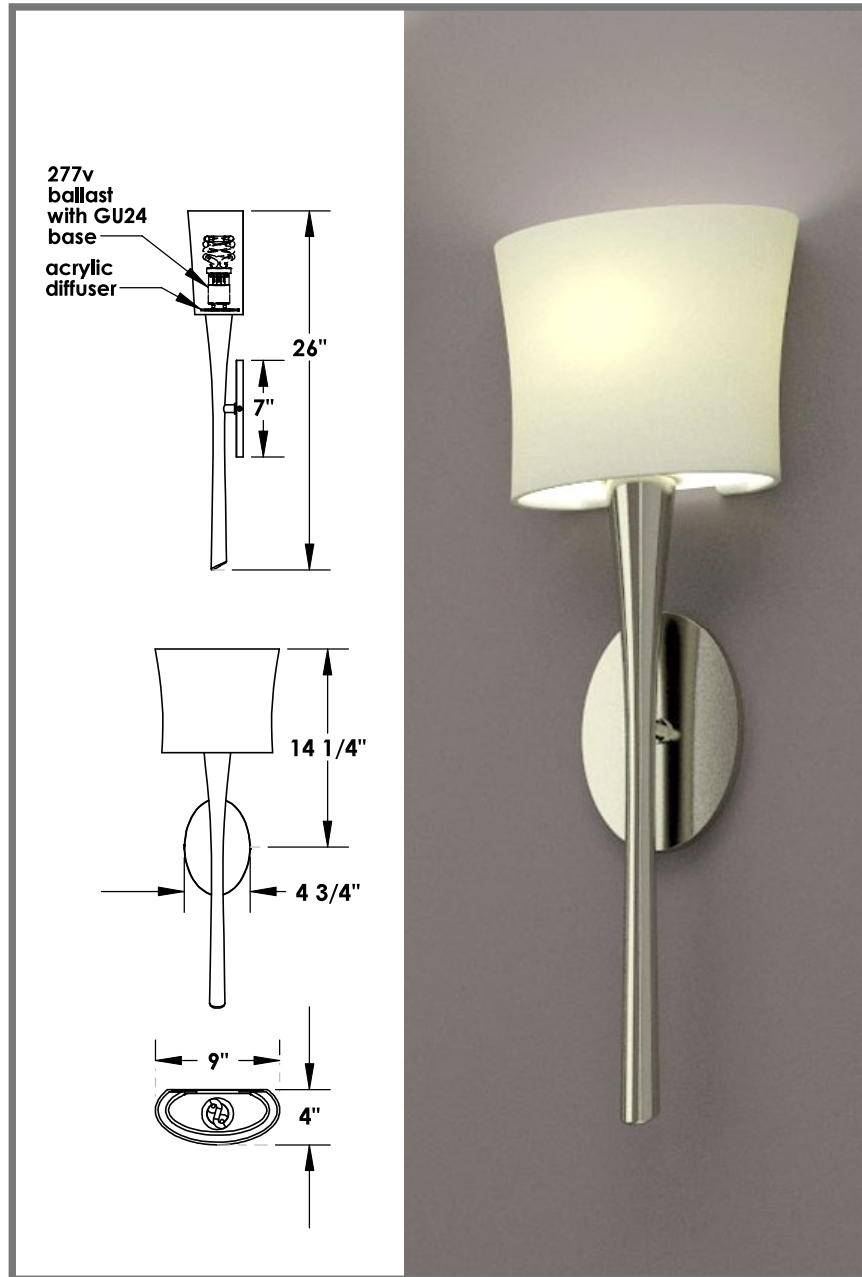

TOP BRASS LIGHTING

C-704.01 TAPERED SCONCE for RTKL/Baylor
26" tall x 9" wide x 4" extension,
with 277v ballast for GU24 socket, 13w bulb by others,
Brushed Nickel finish & cast resin shade
with an acrylic diffuser at shade bottom.