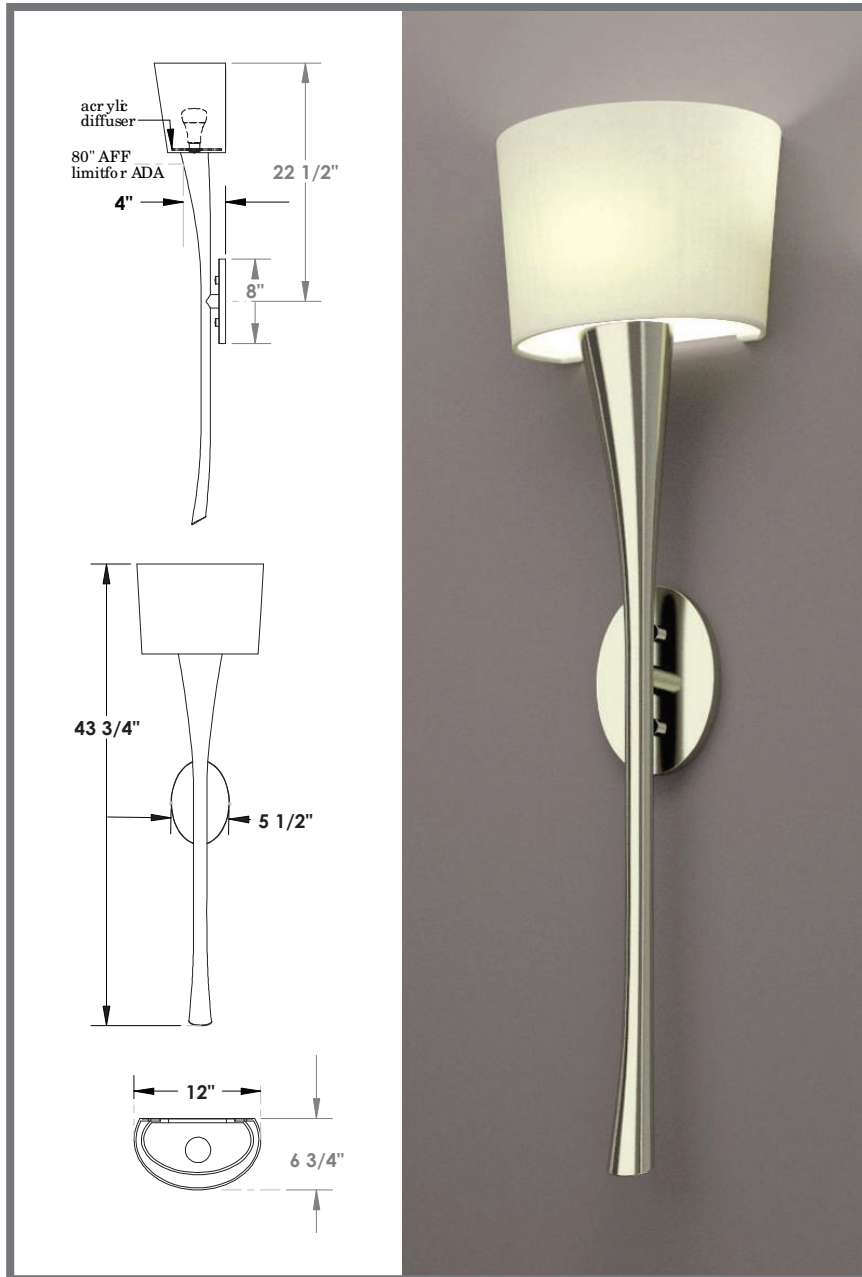

TOP BRASS LIGHTING

C-705 TAPERED SCONCE for RTKL/Baylor
43.75" tall x 12" wide x 6.75" extension
60w. medium base socket,
(ideal for 11w LED bulb by GE or Philips)
Brushed Nickel finish & cast resin shade
with an acrylic diffuser at shade bottom.