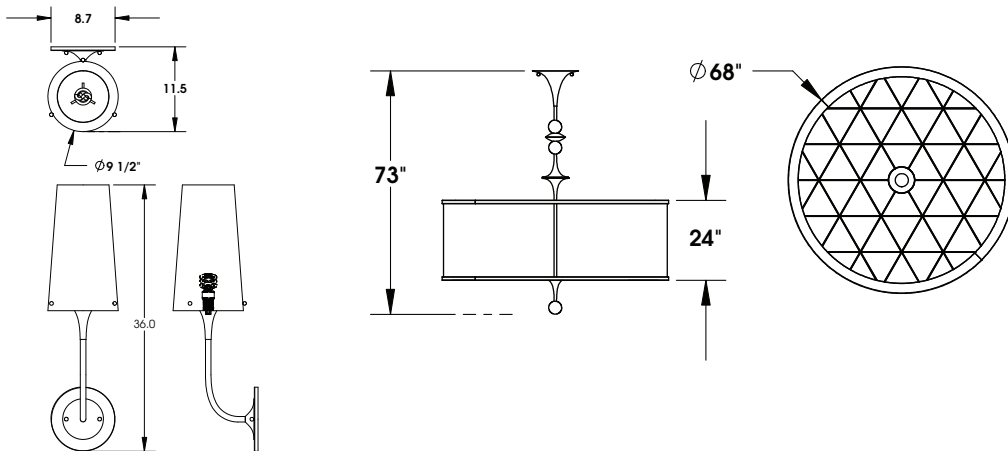

TOP BRASS LIGHTING

AVALON BAY

Left: C-709 sconce in dark bronze painted finish, 36" tall
Right: C-708 pendant with 18 medium base sockets, acrylic diffuser

Top Brass Lighting, 1719 Whitehead Rd, Baltimore, MD 21207
sales@topbrasslighting.com ph: 410-298-8100