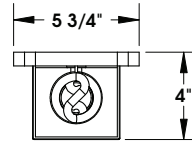

TOP BRASS LIGHTING

TOP BRASS # C-740.13
23" tall x 5.75" wide x 4" extension.
GU24 socket, UL for 13w CFL or LED bulb.
Medium Bronze painted finish with faux leather inset,
off-white linen shade, name holder for paper label,
and ADA-compliant custom signage