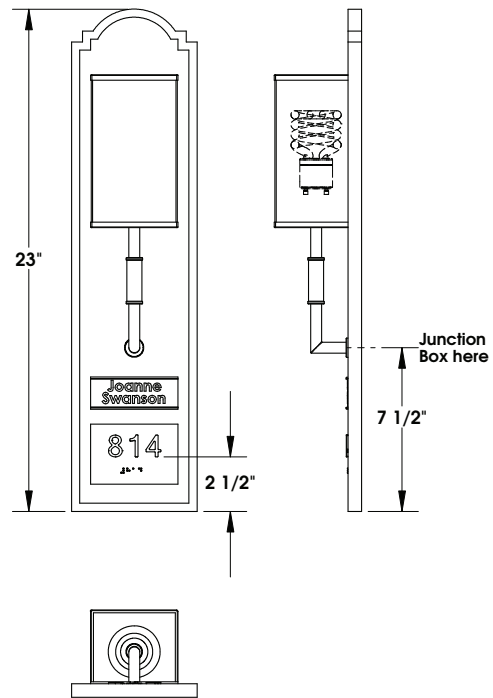

TOP BRASS LIGHTING

TOP BRASS # C-740.13
23" tall x 5.75" wide x 4" extension.
GU24 socket, UL for 13w CFL or LED bulb.
Medium Bronze painted finish with faux leather inset,
off-white linen shade, name holder for paper label,
and ADA-compliant custom signage