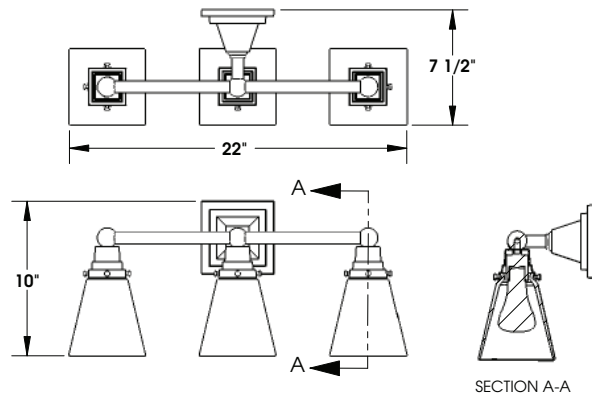

TOP BRASS LIGHTING

Top Brass #C-745
24" wide x 10" tall x 7.5" extension
medium base sockets
Brushed Nickel finish on metal
Opal Glass shade

Top Brass Lighting, 1719 Whitehead Rd, Baltimore, MD 21207
sales@topbrasslighting.com ph: 410-298-8100