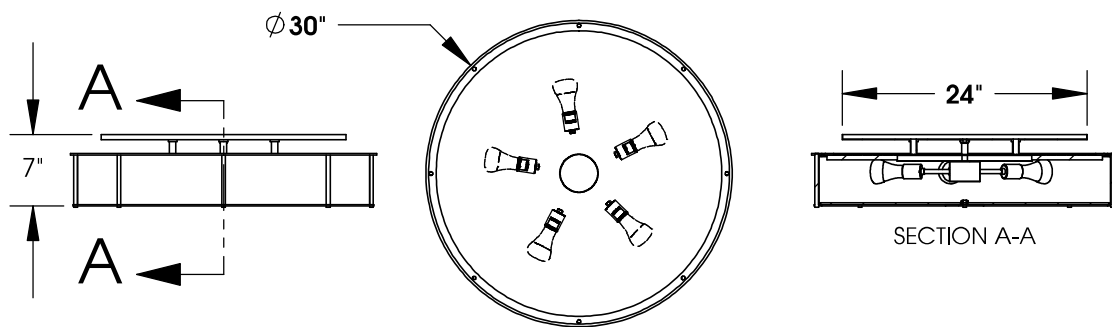

TOP BRASS LIGHTING

Top Brass #C-754
30" diameter x 7" drop
5 x 10w. medium base sockets
shown in Light Antique Brass finish, with
off-white linen shade and translucent acrylic diffuser

Top Brass Lighting, 1719 Whitehead Rd, Baltimore, MD 21207
sales@topbrasslighting.com ph: 410-298-8100

TOP BRASS LIGHTING

Top Brass #C-754
30" diameter x 7" drop
5 x 10w. medium base sockets
shown in Dark Oxide finish, with
off-white linen shade and translucent acrylic diffuser