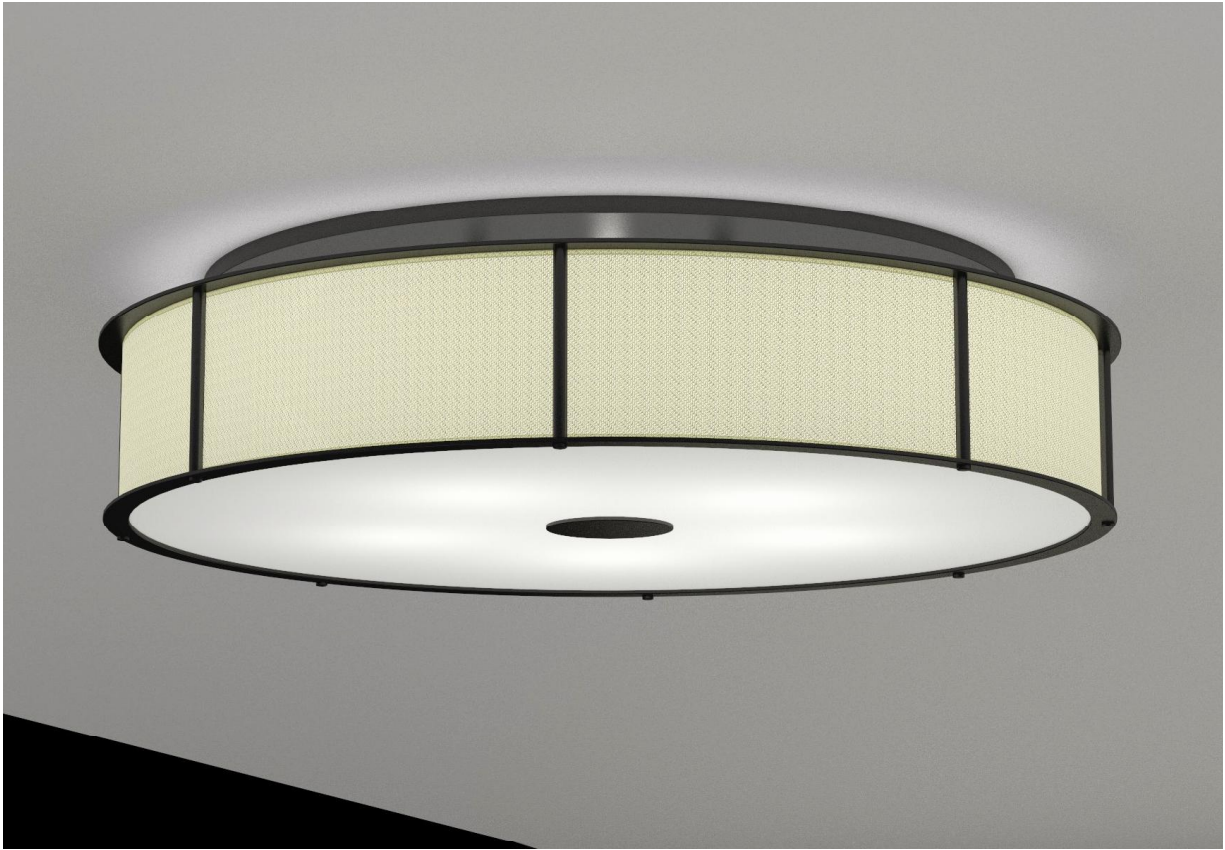

TOP BRASS LIGHTING

Top Brass #C-754
30" diameter x 7" drop
5 x 10w. medium base sockets
shown in Light Antique Brass finish, with
off-white linen shade and translucent acrylic diffuser

Top Brass Lighting, 1719 Whitehead Rd, Baltimore, MD 21207
sales@topbrasslighting.com ph: 410-298-8100

TOP BRASS LIGHTING

Top Brass #C-754
30" diameter x 7" drop
5 x 10w. medium base sockets
shown in Dark Oxide finish, with
off-white linen shade and translucent acrylic diffuser