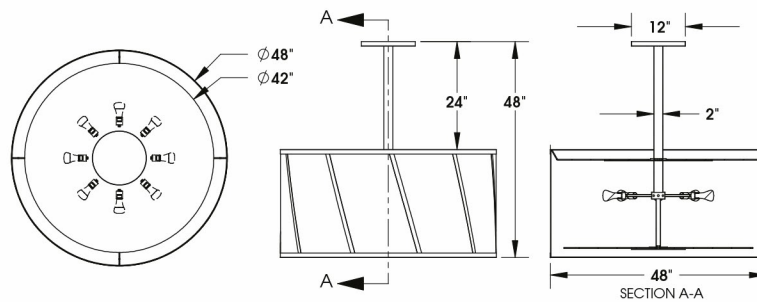

TOP BRASS LIGHTING

C-759

Medium Weight Linen shade fabric with
contrasting fabric trim,
8 x medium base sockets
acrylic diffuser at bottom.

Top Brass Lighting, 1719 Whitehead Rd, Baltimore, MD 21207
sales@topbrasslighting.com ph: 410-298-8100