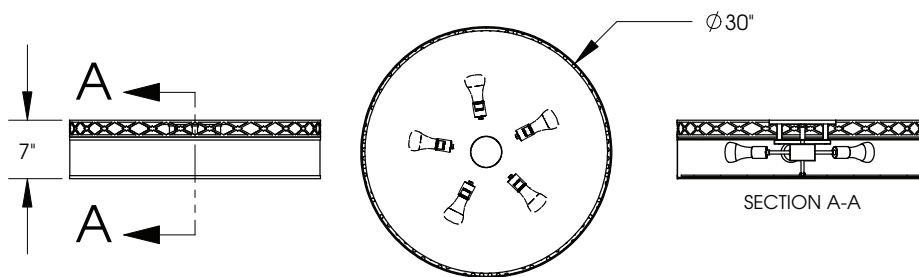

# TOP BRASS LIGHTING

**Top Brass #C-762**  
**30" diameter x 7" drop**  
**5 medium base sockets**  
**"White Gold Leaf" finish on metal**  
**fabric lampshade with translucent acrylic at bottom**

Top Brass Lighting, 1719 Whitehead Rd, Baltimore, MD 21207  
sales@topbrasslighting.com ph: 410-298-8100