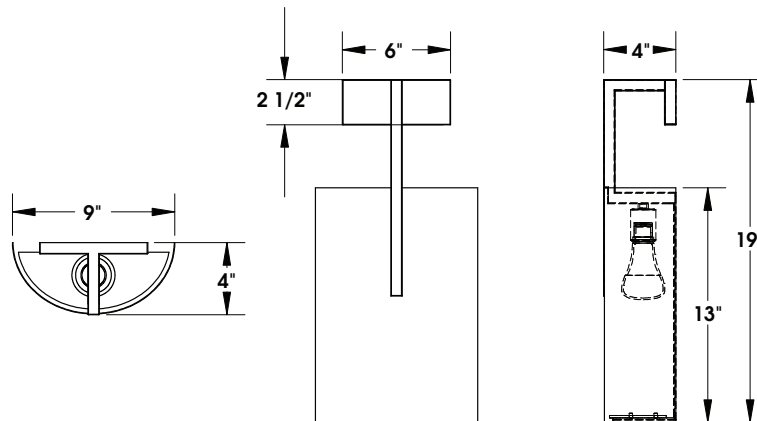

TOP BRASS LIGHTING

LOBBY SCONCE C-774

Show in Medium Antique Brass finish, with opal acrylic diffusers.
19" tall x 9" wide x 4" extension.
Medium base socket, UL for 23w. CFL or LED bulb.

Top Brass Lighting, 1719 Whitehead Rd, Baltimore, MD 21207
sales@topbrasslighting.com ph: 410-298-8100