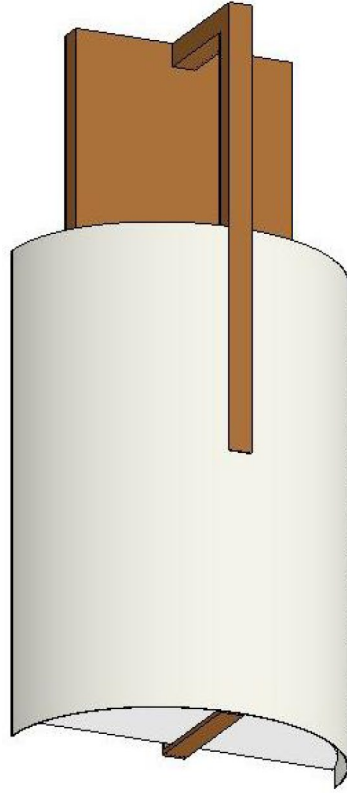

TOP BRASS LIGHTING

LOBBY SCONCE C-774.03

Shown in Medium Antique Brass painted finish, with off-white medium weight linen shade with opal acrylic diffusers.

19" tall x 9" wide x 4" extension.

Medium base socket, UL for 15w. LED bulb,
(3000K bulb by others).