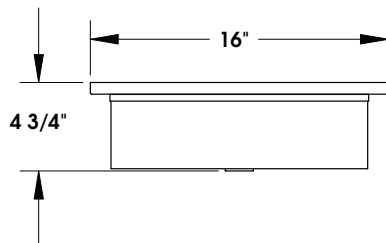

TOP BRASS LIGHTING

C-780.03 FLUSHMOUNT
shown in Polished Nickel finish, with
1300Lumen, 3000K dedicated LED emitter,
UL for 120/277v power.
Seamless opal acrylic at side and bottom.

Top Brass Lighting, 1719 Whitehead Rd, Baltimore, MD 21207
sales@topbrasslighting.com ph: 410-298-8100