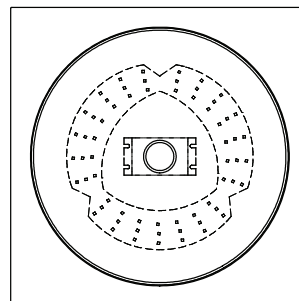

TOP BRASS LIGHTING

C-780.03 FLUSHMOUNT
shown in Polished Nickel finish, with
1300Lumen, 3000K dedicated LED emitter,
UL for 120/277v power.
Seamless opal acrylic at side and bottom.

Top Brass Lighting, 1719 Whitehead Rd, Baltimore, MD 21207
sales@topbrasslighting.com ph: 410-298-8100