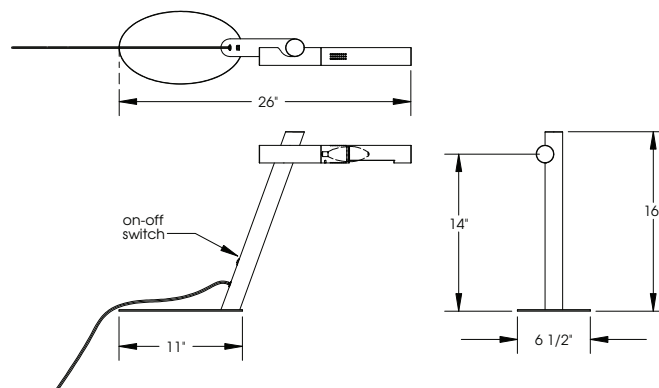

TOP BRASS LIGHTING

C-788 LED DESK LAMP

Illumination of 330 Lumens is by a 5.6w Toshiba LED bulb
in a candelabra base socket. On-off rocker switch.
Shade can rotate +/- 45 degrees.

Top Brass Lighting, 1719 Whitehead Rd, Baltimore, MD 21207
sales@topbrasslighting.com ph: 410-298-8100