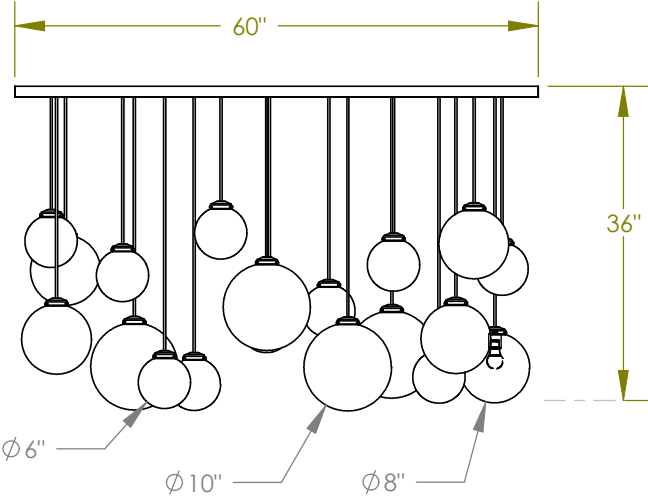

TOP BRASS LIGHTING

Translucent glass balls
in opal (white),
cream, and
beige colors

2.25" glass-holder
with 3 screws

Top Brass C-796.01
Aug 6, 2018

kirk.laughton@topbrasslighting.com