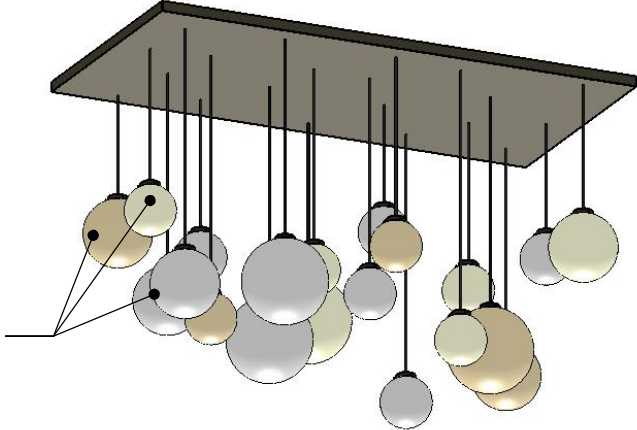

TOP BRASS LIGHTING

Translucent glass balls
in opal (white),
cream, and
beige colors

2.25" glass-holder
with 3 screws

Top Brass C-796.01
Aug 6, 2018

kirk.laughton@topbrasslighting.com