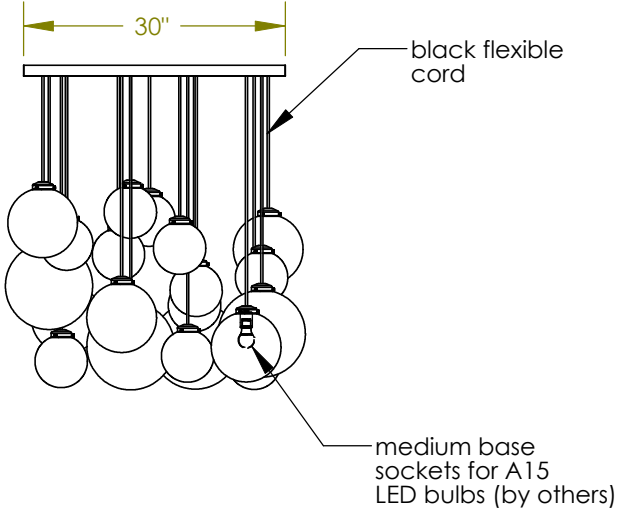

TOP BRASS LIGHTING

Translucent glass balls
in opal (white),
cream, and
beige colors

2.25" glass-holder
with 3 screws

Top Brass C-796.01
Aug 6, 2018

kirk.laughton@topbrasslighting.com