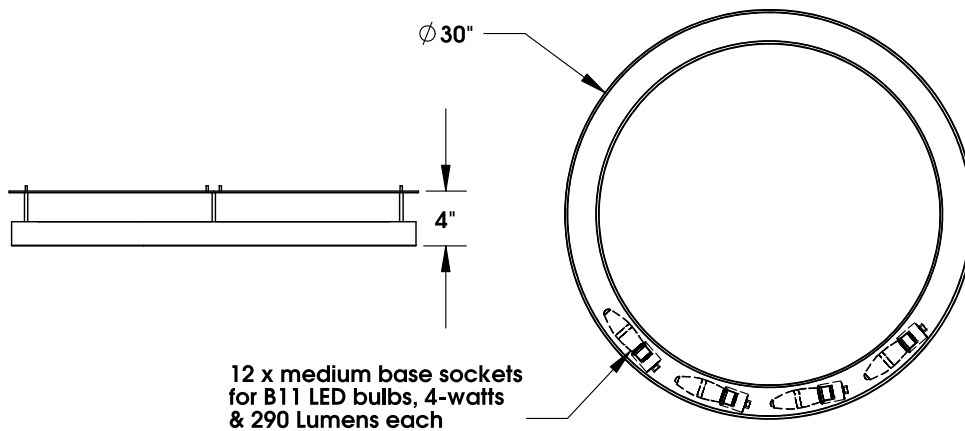

# TOP BRASS LIGHTING

DROP-RING FIXTURE C-815  
Shown in Brushed Nickel finish,  
inner ring is opal acrylic.  
12 medium base sockets for B-11 LED bulbs.  
Mounts to 2" x 3" junction box at perimeter.

Top Brass Lighting, Founded 1985 in Baltimore, MD  
sales@topbrasslighting.com ph: 410-298-8100