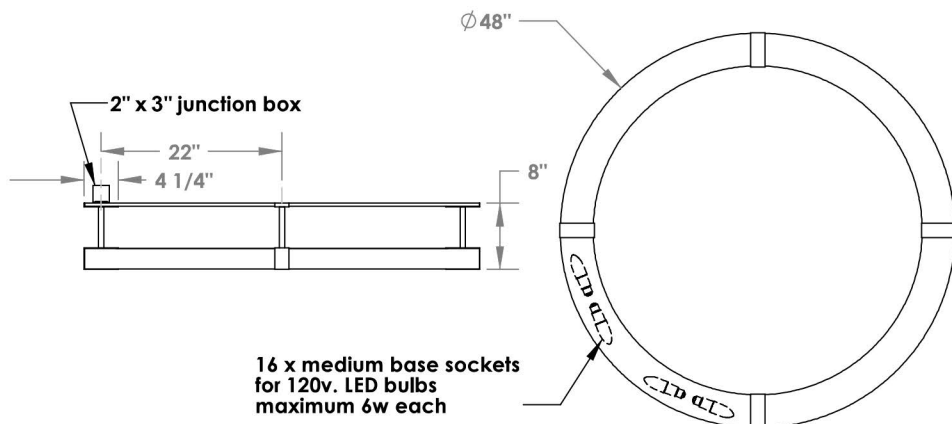

TOP BRASS LIGHTING

DROP-RING FIXTURE C-815.03
Shown in Dark Oxide painted finish,
with opal acrylic diffuser at inner ring.
Sixteen medium base sockets for LED bulbs.
Mounts to 2" x 3" junction box at perimeter.