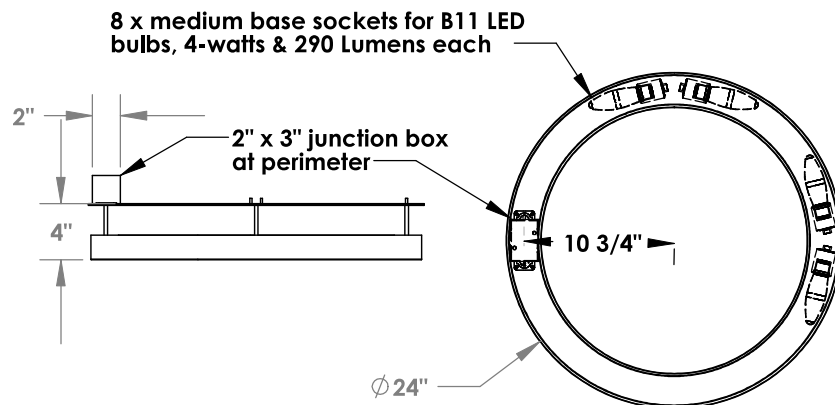

TOP BRASS LIGHTING

DROP-RING FIXTURE C-815.04
Shown in Medium Bronze painted finish,
with inner ring in opal acrylic.
Eight medium base sockets for 120v B-11 LED
bulbs.
Mounts to 2" x 3" rectangle switch box at perimeter.