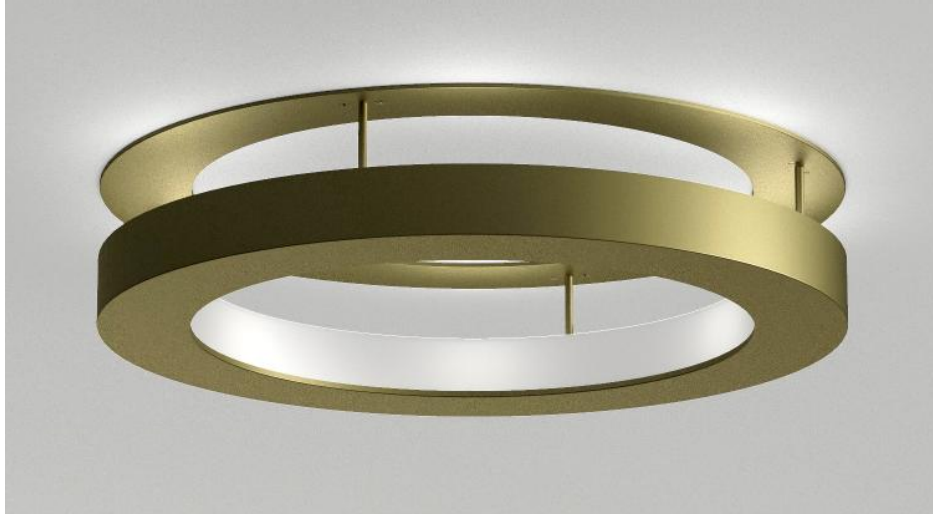

TOP BRASS LIGHTING

DROP-RING FIXTURE C-815.04
Shown in Medium Bronze painted finish,
with inner ring in opal acrylic.
Eight medium base sockets for 120v B-11 LED
bulbs.
Mounts to 2" x 3" rectangle switch box at perimeter.