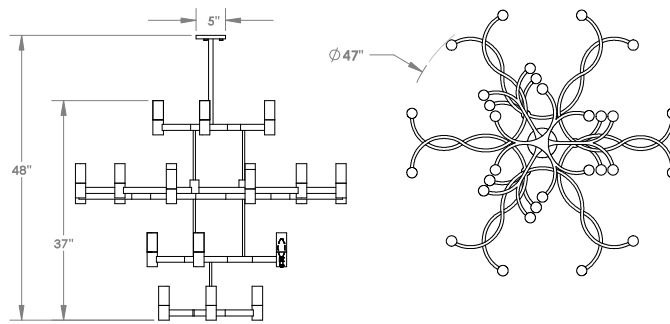

# TOP BRASS LIGHTING

C-820.01, PARTHENIA CHANDELIER  
30-light chandelier in 4 tiers,  
47" diameter x 48" overall drop,  
shown in Dark Antique Brass finish, with  
opal glass cylinders and candelabra sockets.