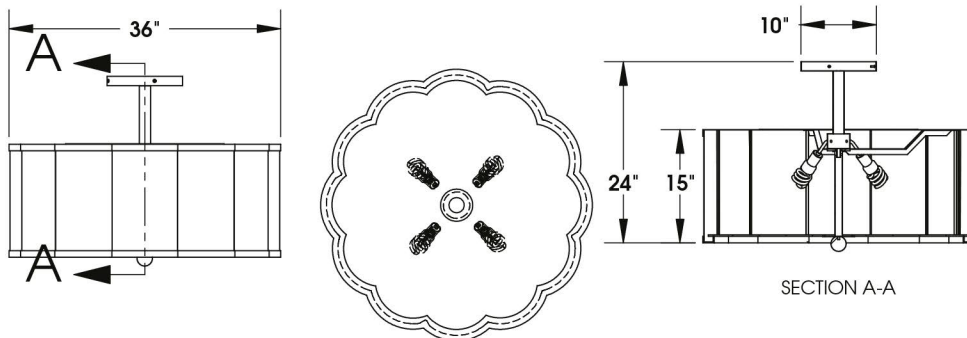

TOP BRASS LIGHTING

PETALS PENDANT C-823
Medium Bronze painted finish
Four medium base sockets for LED bulbs,
Opal acrylic at bottom and
off-white medium weight linen.

Top Brass Lighting, 1719 Whitehead Rd, Baltimore, MD 21207
sales@topbrasslighting.com ph: 410-298-8100