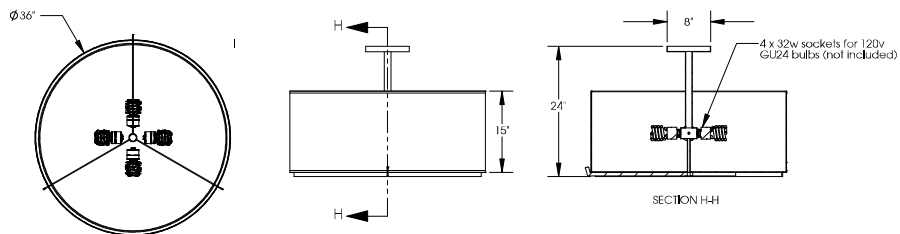

# TOP BRASS LIGHTING

C-825 DRUM PENDANT  
Off-white medium weight linen drum shade  
with opal acrylic diffuser, and metal  
in medium antique brass painted finish.  
36" dia x 24" overall drop, 4 x GU24 sockets.