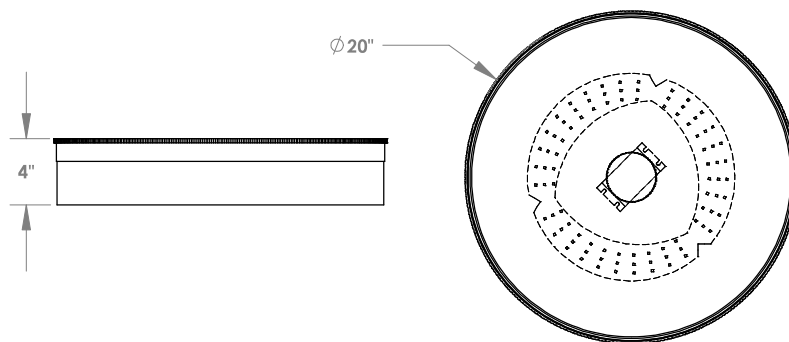

TOP BRASS LIGHTING

WHEELER FIXTURE # C-831
shown in Medium Antique Brass painted finish
with seamless opal acrylic at side and bottom.
20" diameter x 4" drop
42w dedicated LED emitter (3000K0, 4200L at source)