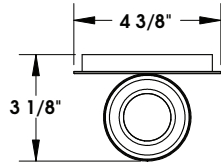

TOP BRASS LIGHTING

CALVERT STREET SCONCE C-836
shown in Brushed Nickel finish, with
opal glass shade, UL for 120v, medium base
socket and 6w. 550lm LED bulb (included).

Top Brass Lighting, 1719 Whitehead Rd, Baltimore, MD 21207
sales@topbrasslighting.com ph: 410-298-8100