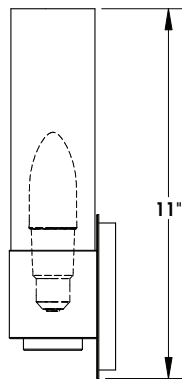

TOP BRASS LIGHTING

CALVERT STREET SCONCE C-836
shown in Brushed Nickel finish, with
opal glass shade, UL for 120v, medium base
socket and 6w. 550lm LED bulb (included).

Top Brass Lighting, 1719 Whitehead Rd, Baltimore, MD 21207
sales@topbrasslighting.com ph: 410-298-8100