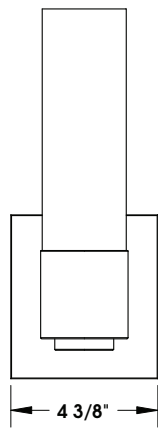

TOP BRASS LIGHTING

CALVERT STREET SCONCE C-836
shown in Brushed Nickel finish, with
opal glass shade, UL for 120v, medium base
socket and 6w. 550lm LED bulb (included).

Top Brass Lighting, 1719 Whitehead Rd, Baltimore, MD 21207
sales@topbrasslighting.com ph: 410-298-8100