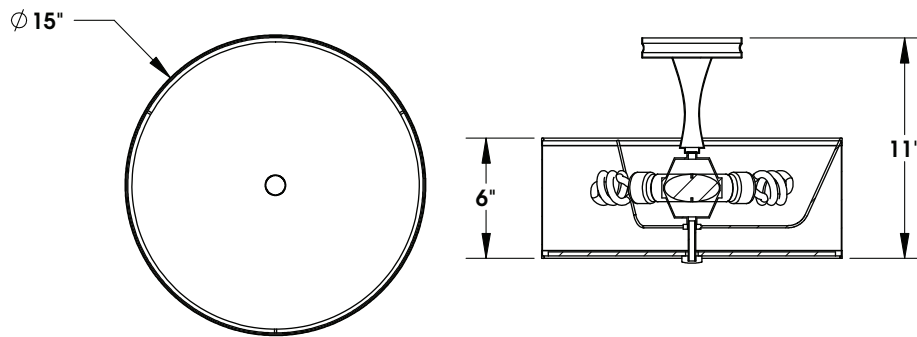

# TOP BRASS LIGHTING

## Top Brass #C-838

15" diameter x 11" drop  
3 medium base sockets for 18w LED or CFL bulbs  
Polished Nickel finish on metal  
fabric lampshade with translucent acrylic diffuser

Top Brass Lighting, 1719 Whitehead Rd, Baltimore, MD 21207  
sales@topbrasslighting.com ph: 410-298-8100