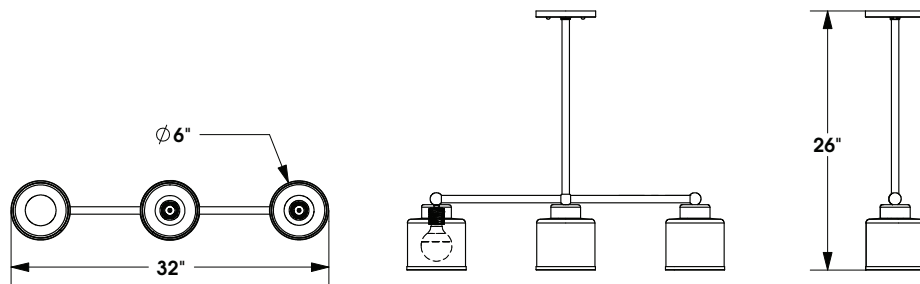

TOP BRASS LIGHTING

Top Brass #C-839

This was developed with BCT Architects of Baltimore for Carolina Bay, a retirement community in North Carolina. 32" long, 6" diameter opal glass shades, 3 medium base sockets for 18w LED or CFL bulbs, shown in Polished Nickel finish.